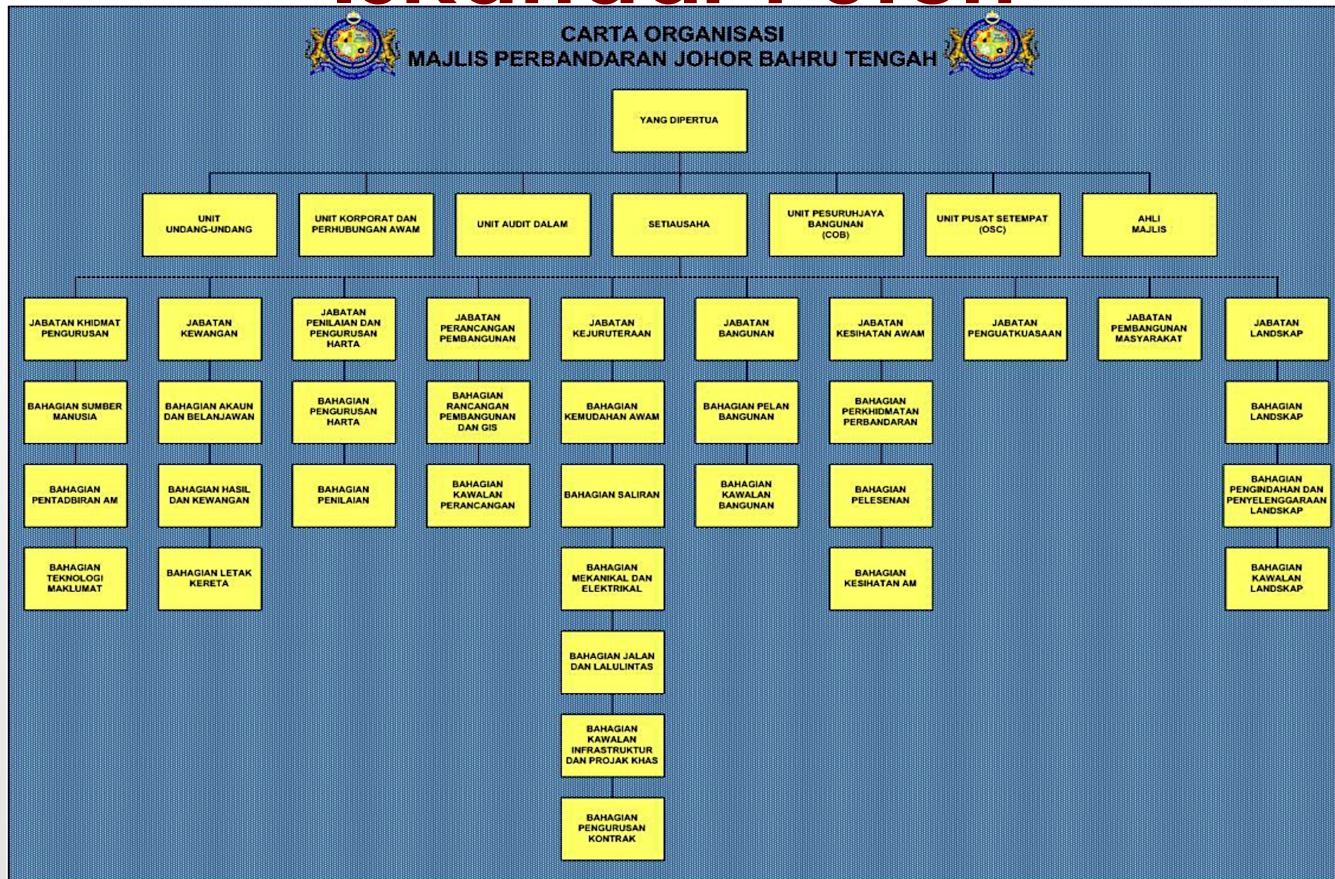

O N L I N E

L E A R N I N G

EMPLOYMENT OPPORTUNITIES

SGHH 1023

Dr Nurul Hana Adi Maimun | Sr Dr Noorsidi Aizuddin Mat Noor

Faculty of Geoinformation and Real Estate

- Scope/Focus
- Sector
- Organisation/agencies

Local authority- Majlis Bandaraya Iskandar Puteri

Source: <http://www.mbip.gov.my/ms/mpjbt/pengurusan/carta-organisasi>

Private companies

HENRY BUTCHER MALAYSIA
International Asset Consultants

CBRE-WTW Joint Venture