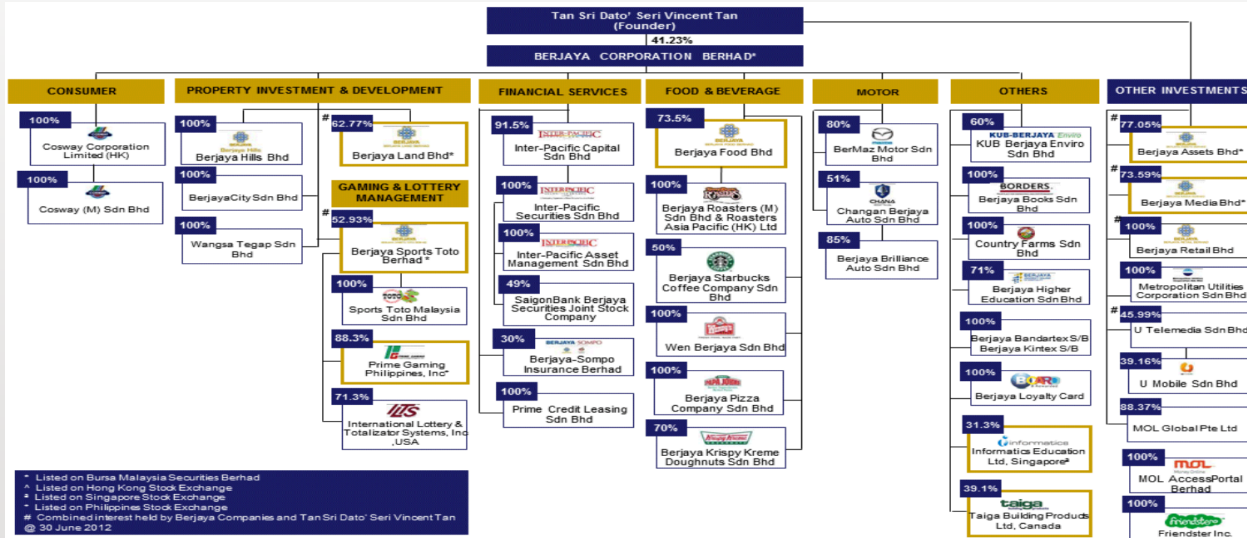

Local authority- Majlis Bandaraya Iskandar Puteri

Source: <http://www.mbip.gov.my/ms/mpjbt/pengurusan/carta-organisasi>

Private companies

HENRY BUTCHER MALAYSIA
International Asset Consultants

CBRE-WTW Joint Venture

Private companies

Conclusion

- Opportunities of employment can be found based on sectors and core business of organisations.
- Positions may vary across work scope and organisations/agencies.