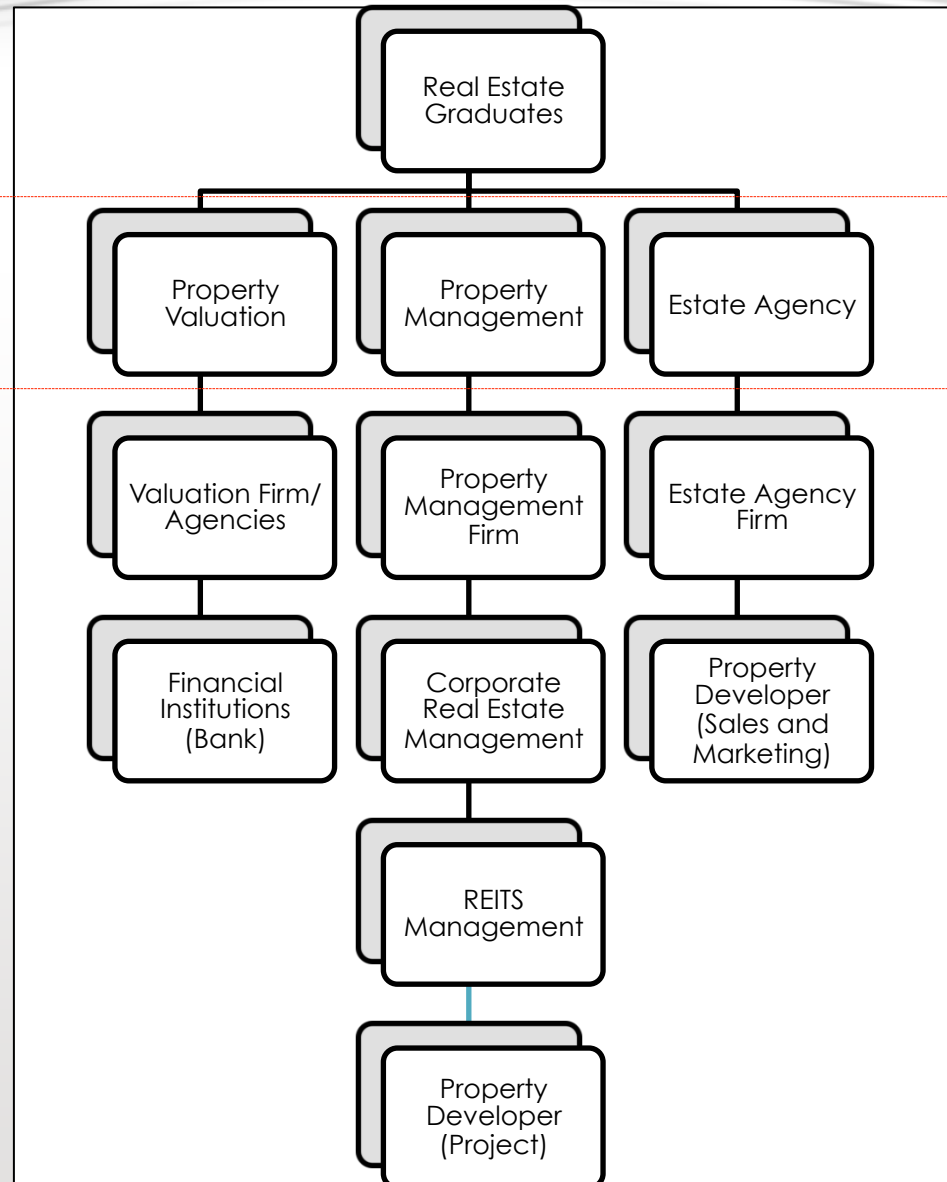

O N L I N E

L E A R N I N G

EMPLOYMENT OPPORTUNITIES

SGHH 1023

Dr Nurul Hana Adi Maimun | Sr Dr Noorsidi Aizuddin Mat Noor

Faculty of Geoinformation and Real Estate

- Scope/Focus
- Sector
- Organisation/agencies